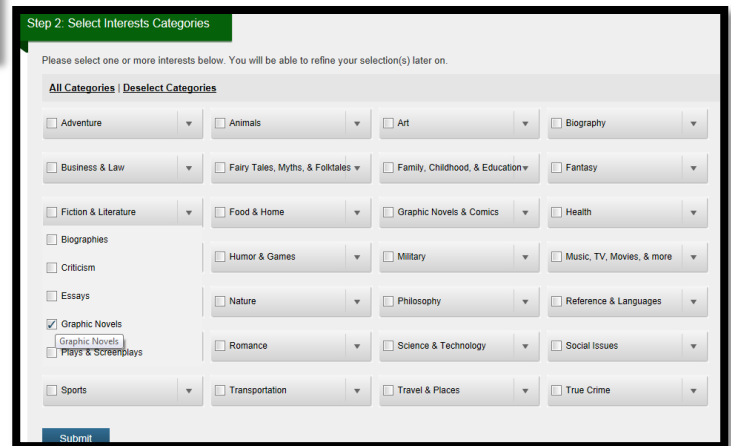

What Should I Be Reading?

Navigate to the website <http://www.lexile.com>

Hover over the "Lexile Tools" tab and select "Find a Book"

If you know your Lexile measurement score (ask your teacher or guidance counselor), enter your score in the Lexile score box. If you DO NOT know your Lexile score, you may select your grade in the dropdown box to the right. Click Submit.

Use the next page to select genres of interest to you or your child. Check as many areas as you wish to. The genre categories have sub-categories that are accessed by clicking the downward arrow to the right of the genre name. Click Submit to receive search results.

Search results can be refined by the information to the right of the search results (age range, lexile range, keywords, book types, page count, etc.).