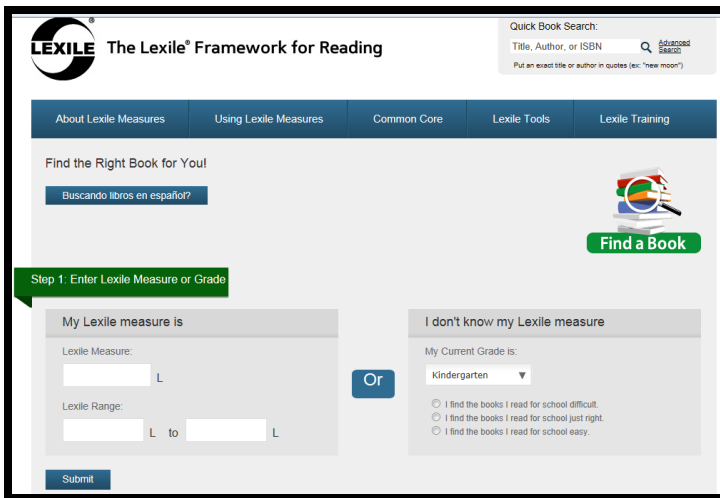

What Should I Be Reading?

Navigate to the website <http://www.lexile.com>

Hover over the "Lexile Tools" tab and select "Find a Book"

If you know your Lexile measurement score (ask your teacher or guidance counselor), enter your score in the Lexile score box. If you DO NOT know your Lexile score, you may select your grade in the dropdown box to the right. Click Submit.

Use the next page to select genres of interest to you or your child. Check as many areas as you wish to. The genre categories have sub-categories that are accessed by clicking the downward arrow to the right of the genre name. Click Submit to receive search results.

Search results can be refined by the information to the right of the search results (age range, lexile range, keywords, book types, page count, etc.).