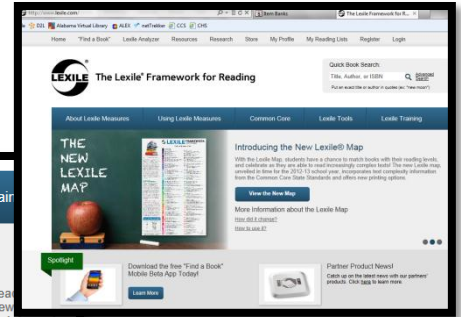

What Should I Be Reading?

Navigate to the website <http://www.lexile.com>

Hover over the "Lexile Tools" tab and select "Find a Book"

If you know your Lexile measurement score (ask your teacher or guidance counselor), enter your score in the Lexile score box. If you DO NOT know your Lexile score, you may select your grade in the dropdown box to the right. Click Submit.

Use the next page to select genres of interest to you or your child. Check as many areas as you wish to. The genre categories have sub-categories that are accessed by clicking the downward arrow to the right of the genre name. Click Submit to receive search results.